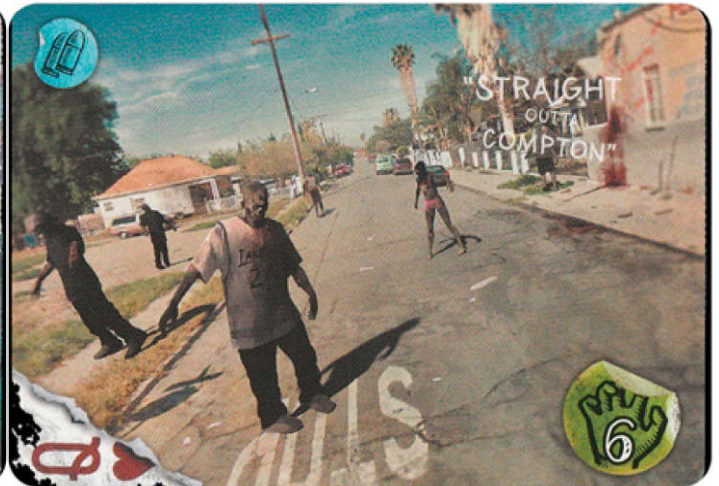

КАЖДЫЙ ПОЛУЧЕННЫЙ ПРИ ВЫСТРЕЛЕ ДОБАВЛЯЕТ 1 ЗОМБИ