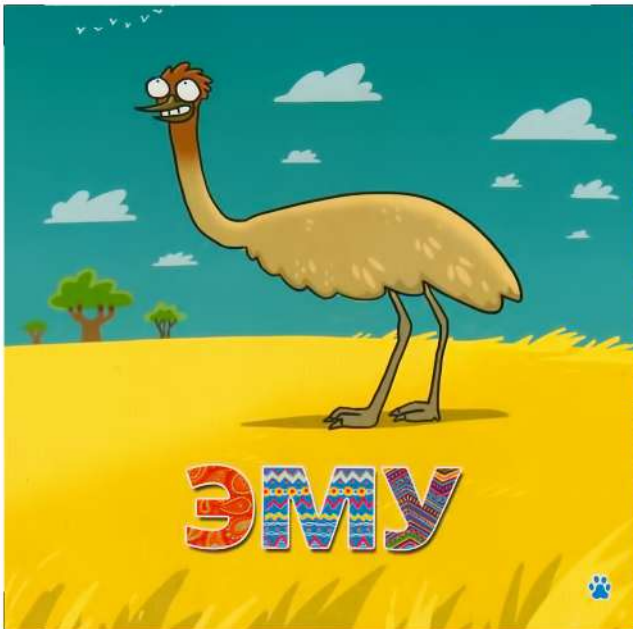

ОСА

ЛАНДЫШ

СОВА

МЫШЬ

ЛЕВ

ЖИРАФ

КОЗІЛ

ЗЕБРА

ГРИФ

АЛОЭ

СОЙКА

ЗАЯЦ

Decorative background with a repeating pattern of small white circles on a yellow background. The page contains large, colorful Cyrillic letters for coloring, arranged in a grid. Each letter is filled with various patterns such as stripes, polka dots, zig-zags, and floral motifs. Small paw prints are scattered throughout the page.