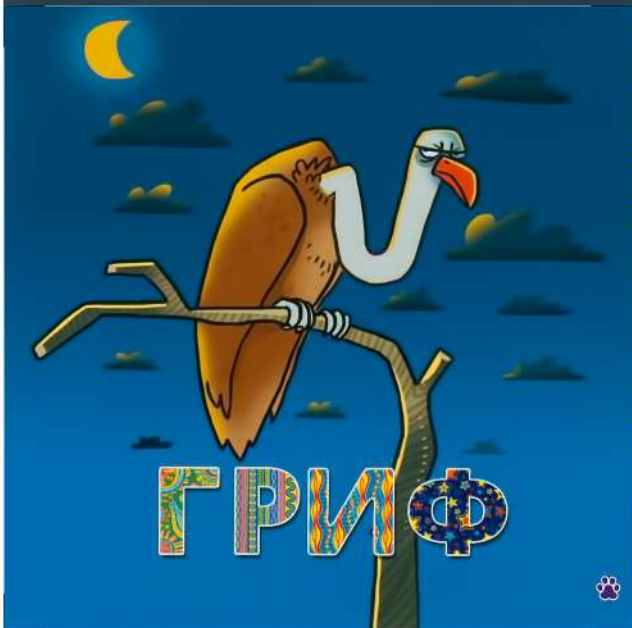

ОСА

ЛАНДЫШ

СОВА

МЫШЬ

ЛЕВ

ЖИРАФ

КОЗІЛ

ЗЕБРА

ГРИФ

АЛОЭ

СОЙКА

ЗАЯЦ

Decorative background with a repeating pattern of small white circles on a yellow background. The page contains large, colorful Cyrillic letters for coloring, arranged in a grid. Each letter is filled with various patterns such as stripes, polka dots, zig-zags, and floral motifs. Small paw prints are scattered throughout the page.