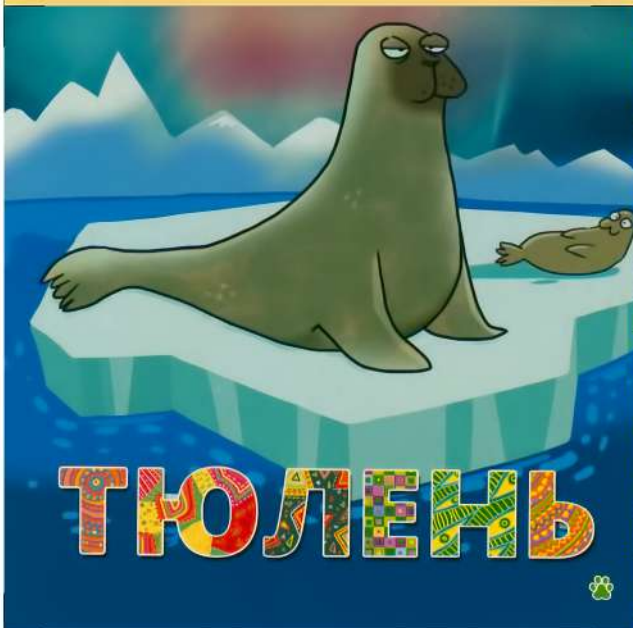

ОСА

ЛАНДЫШ

СОВА

МЫШЬ

ЛЕВ

ЖИРАФ

КОЗІЛ

ЗЕБРА

ГРИФ

АЛОЭ

СОЙКА

ЗАЯЦ

Decorative background with a repeating pattern of small white circles on a yellow background. The page contains large, colorful Cyrillic letters for coloring, arranged in a grid. Each letter is filled with various patterns such as stripes, polka dots, zig-zags, and floral motifs. Small paw prints are scattered throughout the page.